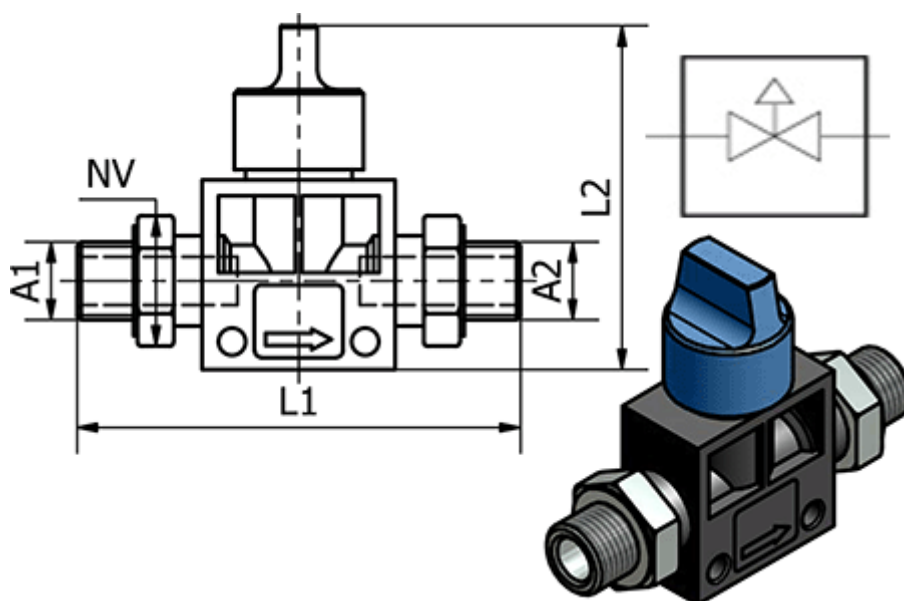

Data Sheet

Article number: 5861941212

Description: Hand Valve 194.1212 - G 1/2" G 1/2"
Thread/Thread

Measures

L1	= 86.9
L2	= 46
NV	= 21/24
Thread A1	= G 1/2"
Thread A2	= G 1/2"